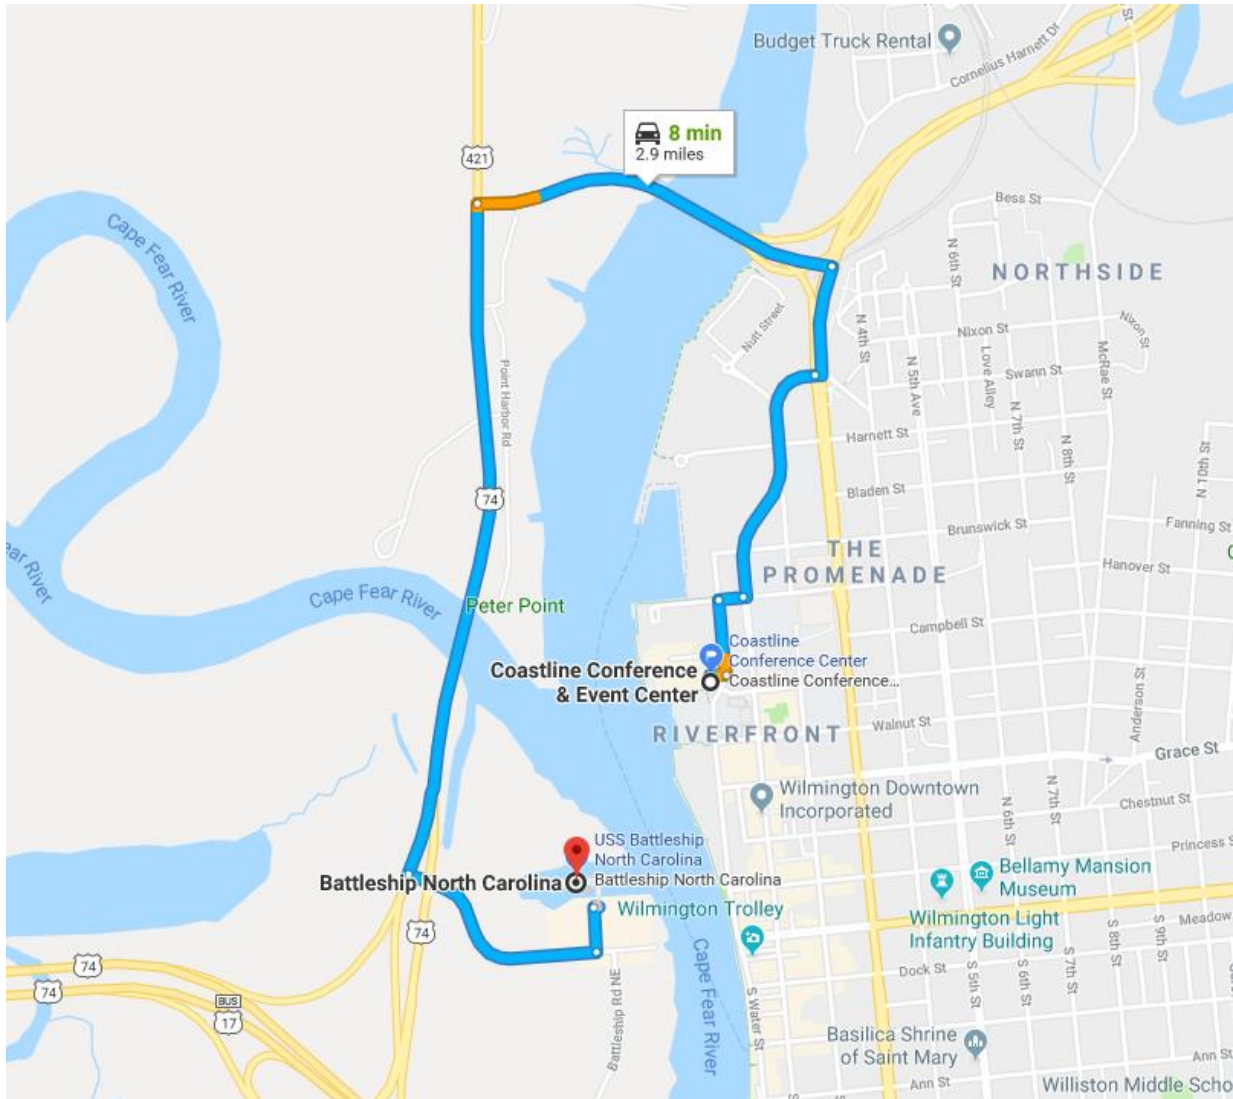

***Suggested route in blue from Hampton Inn to USS North Carolina Battleship**

- 1. Take Wellington Ave to Carolina Beach Rd**
 - a. Head East towards S 17th St
 - b. Turn Right onto S 17th St
 - c. Turn Right at the First cross street onto Wellington Ave
- 2. Continue on Carolina Beach Rd. Take S 3rd St and US-17 S/US-17 BUS S/US-421 N/US-76 W to USS North Carolina Rd**
 - a. Turn Right onto Carolina Beach Rd
 - b. Carolina Beach Rd turns right and becomes Burnett Blvd
 - c. Continue onto S 3rd St
 - d. Turn Left onto US-17 S/US-17 BUS S/US-421 N/US-76 W
 - e. Take the US-74 E/US-421 N/NC-133 N exit toward Battleship NC/Clinton
- 3. Continue on USS NC Rd to your destination**
 - a. Turn Right onto USS North Carolina Rd

***Suggested route in blue from Coastline Inn to USS North Carolina Battleship**

- 1. Take N Front St to N 3rd St**
 - a. Head east toward Nutt St
 - b. Turn Left on Nutt St
 - c. Turn Right onto Hanover St
 - d. Turn Left at the First cross street onto N Front St
- 2. Take US-421 S/US-74 W to USS North Carolina Rd**
 - a. Turn Left onto N 3rd St
 - b. Use the left 2 lanes to turn left onto the Isabel Holmes Bridge
 - c. Use the left 2 lanes to turn left onto US-421 S/US-74 W
- 3. Continue on USS NC Rd to your destination**
 - a. Turn Left onto USS North Carolina Rd